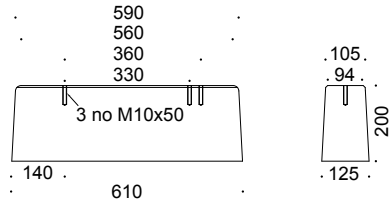

Pre-cast concrete foundations for seats and litter bins

Seats

Copenhagen seat, Pal, Daily, Vienna